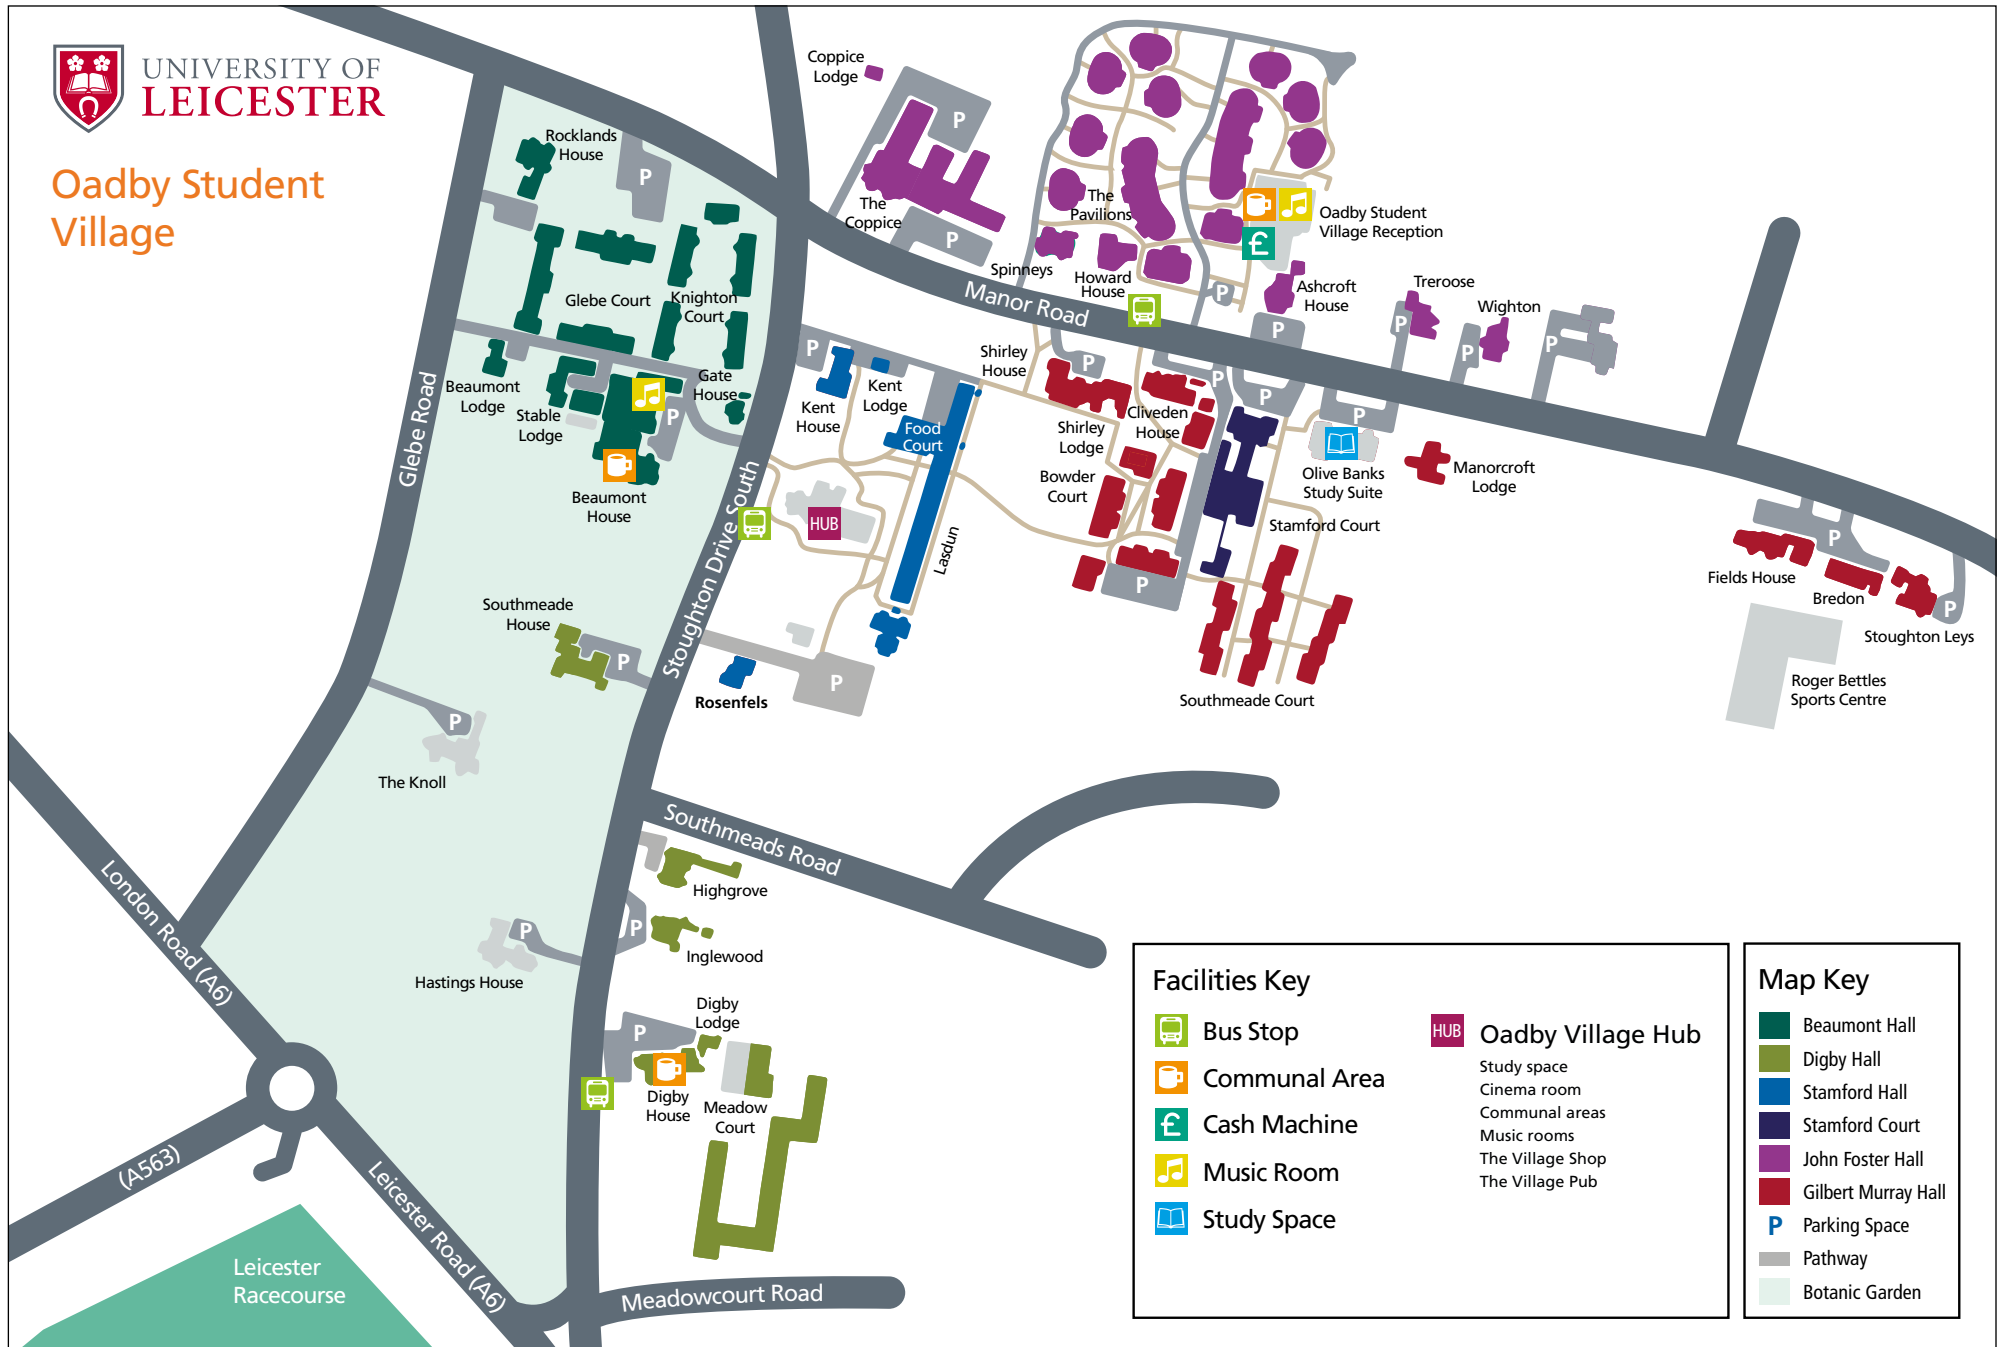

UNIVERSITY OF
LEICESTER

Oadby Student Village

Facilities Key		Map Key	
	Bus Stop		Beaumont Hall
	Communal Area		Digby Hall
	Cash Machine		Stamford Hall
	Music Room		Stamford Court
	Study Space		John Foster Hall
	Oadby Village Hub		Gilbert Murray Hall
			Parking Space
			Pathway
			Botanic Garden
			Study space
			Cinema room
			Communal areas
			Music rooms
			The Village Shop
			The Village Pub